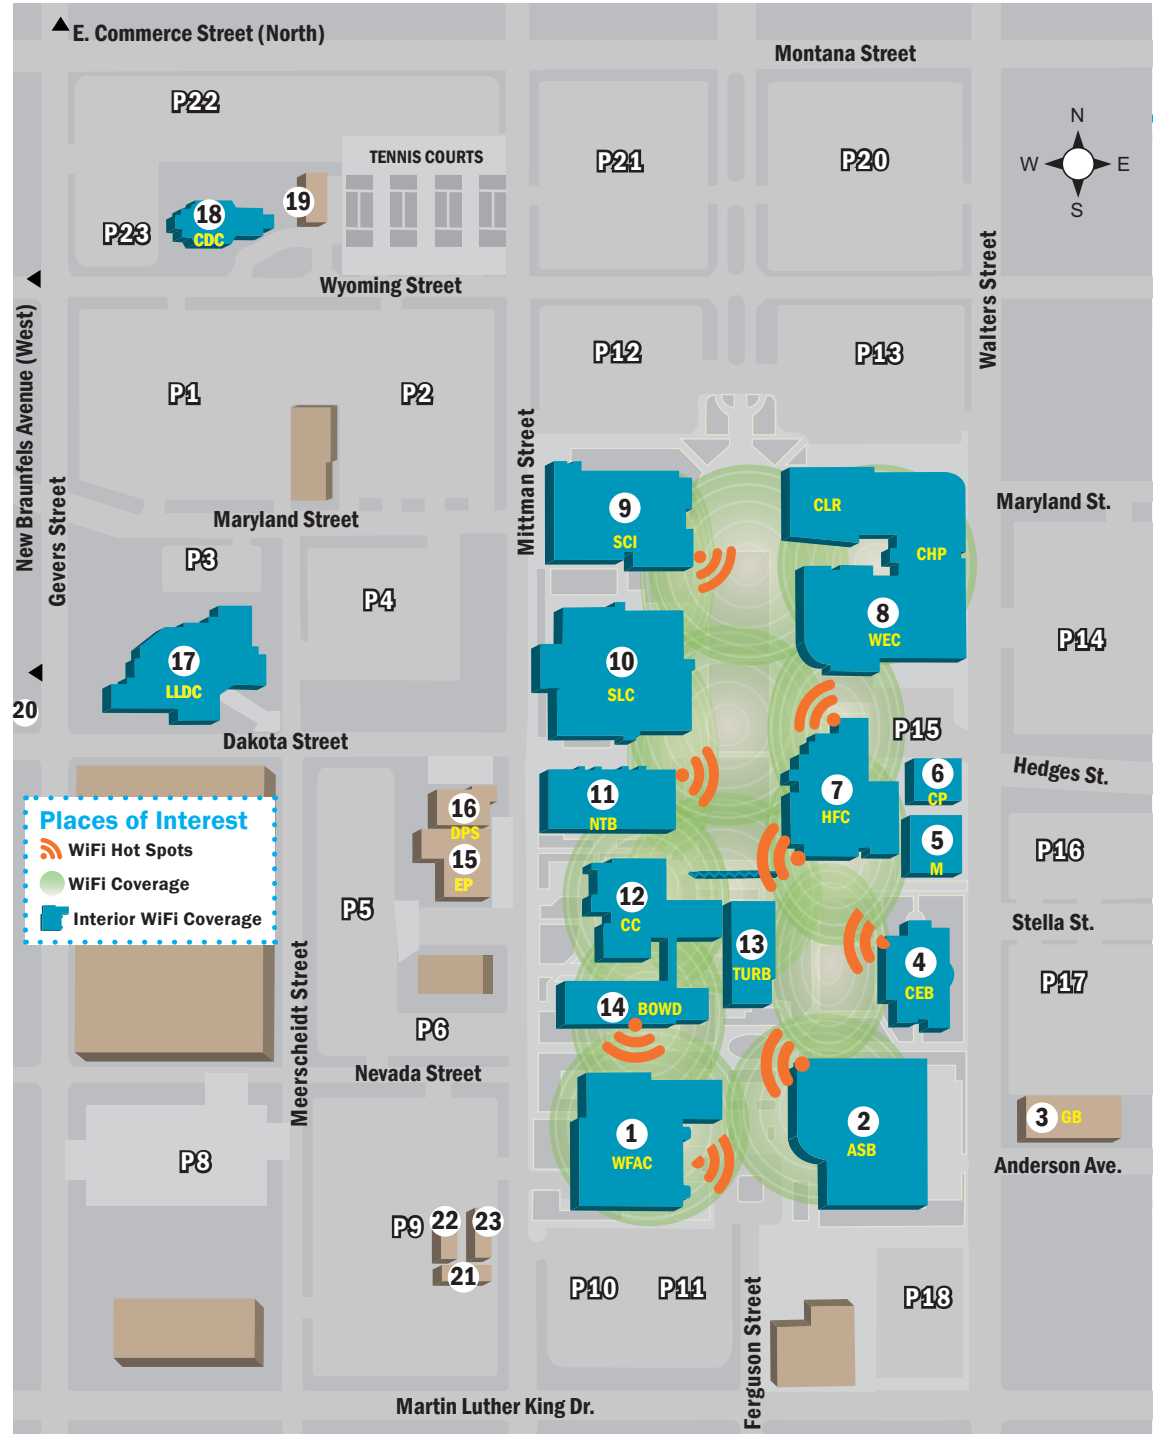

MLK CAMPUS WiFi MAP

1801 Martin Luther King Drive,
San Antonio, Texas 78203
(210) 486-2000

- 1** Watson Fine Arts Center (WFAC)
- 2** Applied Science Building (ASB)
- 3** Grounds Building (GB)
- 4** Continuing Education (CEB)
- 5** Maintenance (M)
- 6** Central Plant (CP)
- 7** Health and Fitness Center (HFC)
- 8** Welcome Center (WEC)
Center for Health Professions (CHP)
Center for Learning Resources (CLR)
- 9** William C. Davis Science Building (SCI)
- 10** Sutton Learning Center (SLC)
- 11** Norris Technical Building (NTB)
- 12** Campus Center (CC)
- 13** Turbon Student Center (TSC)
- 14** Bowden (BOWD)
- 15** Electrical Plant (EP)
- 16** Campus Police (DPS)
- 17** Learning and Leadership Development Center (LLDC)
- 18** Child Development Center (CDC)
- 19** Tennis Courts
- 20** Future Veterans Outreach & Transition Center - 1602 Dakota St.
- 21,22,23** Portable Buildings

*Campus police can issue a temporary parking permit for visitors. For more information call campus police at (210) 485-0099.